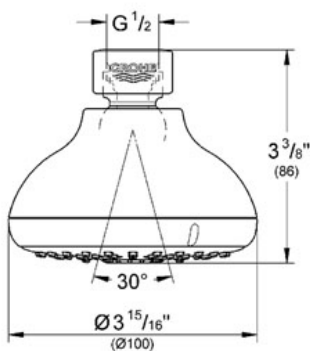

### Product Description: Head shower 4 sprays

#### Standard Specification:

- GROHE StarLight® finish
- GROHE DreamSpray® perfect spray pattern Ø 4"
- GROHE EcoJoy® technology for less water and perfect flow
- 1/2" Connection thread
- SpeedClean anti-lime system
- GROHE Rain O2, Rain
- Rotating ball joint ± 15°
- Inner WaterGuide for a longer life
- Suitable for instantaneous heater
- Min. recommended pressure 15 psi
- Max Flow Rate 2.5 gpm (9.5 L/min)