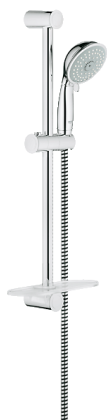

NEW TEMPESTA RUSTIC 100 Shower rail set 4 sprays

MODEL # 27609

Pure Freude an Wasser

GROHE America, Inc | 200 North Gary Avenue, Suite G, Roselle, IL 60172
Phone: +1 (800) 444-7643 | Fax: +1 (800) 225-2778 | us-customerservice@grohe.com

Product Description: Shower rail set 4 sprays

Standard Specification:

- GROHE StarLight® finish
- GROHE DreamSpray® perfect spray pattern
- GROHE EasyReach™ tray (27 596 000)
- GROHE EcoJoy® technology for less water and perfect flow
- SpeedClean anti-lime system
- Inner WaterGuide for a longer life
- Suitable for instantaneous heater

Consisting of:

- Hand shower (27 608 000)
- 24" shower bar (27 519 000)
- Relaxaflex 69" hose (28 154)
- Min. recommended pressure 15 psi
- Max Flow Rate 2.5 gpm (9.5 L/min)

Applicable Codes & Standards:

- Energy Policy Act of 1992
- ASME A112.18.1/CSA B125.1

Color:

- 27609 000 chrome
- 27609 EN0 Brushed Nickel