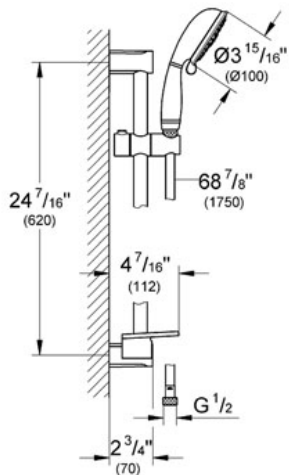

NEW TEMPESTA RUSTIC 100 Shower rail set 4 sprays

MODEL # 27609

Pure Freude an Wasser

GROHE America, Inc | 200 North Gary Avenue, Suite G, Roselle, IL 60172
Phone: +1 (800) 444-7643 | Fax: +1 (800) 225-2778 | us-customerservice@grohe.com

Product Description: Shower rail set 4 sprays

Standard Specification:

- GROHE StarLight® finish
- GROHE DreamSpray® perfect spray pattern
- GROHE EasyReach™ tray (27 596 000)
- GROHE EcoJoy® technology for less water and perfect flow
- SpeedClean anti-lime system
- Inner WaterGuide for a longer life
- Suitable for instantaneous heater

Consisting of:

- Hand shower (27 608 000)
- 24" shower bar (27 519 000)
- Relaxaflex 69" hose (28 154)
- Min. recommended pressure 15 psi
- Max Flow Rate 2.5 gpm (9.5 L/min)

Applicable Codes & Standards:

- Energy Policy Act of 1992
- ASME A112.18.1/CSA B125.1

Color:

- 27609 000 chrome
- 27609 EN0 Brushed Nickel