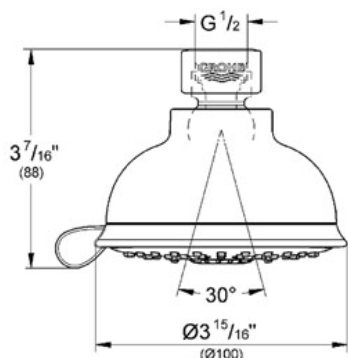

GROHE America, Inc | 200 North Gary Avenue, Suite G, Roselle, IL 60172
Phone: +1 (800) 444-7643 | Fax: +1 (800) 225-2778 | us-customerservice@grohe.com