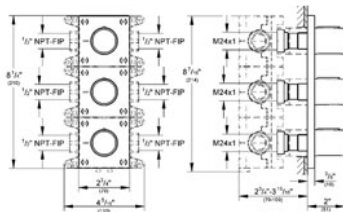

GROHTHERM F
Triple Volume Control Trim
MODEL # 27625

Pure Freude an Wasser

GROHE America, Inc | 200 North Gary Avenue, Suite G, Roselle, IL 60172
Phone: +1 (800) 444-7643 | Fax: +1 (800) 225-2778 | us-customerservice@grohe.com

Product Description:
Triple Volume Control Trim

Standard Specification:

- GROHE StarLight® finish
- Metal handles for volume control
- Metal wall escutcheon with hidden fixing and hidden sealing
- Vertical and horizontal installation
- For use with rough-in box 35 031 000 (1/2" connections) / 35 032 000 (1/2" NPT connections) sold separately