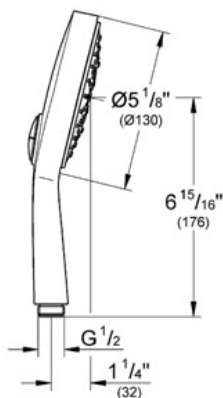

Product Description:
Hand Shower

Standard Specification:

- GROHE StarLight® finish
- GROHE DreamSpray® perfect spray pattern
- GROHE One-click showering spray selection via push button
- GROHE EcoJoy® 2.4 g flow limiter
- SpeedClean anti-lime system
- Inner WaterGuide for a longer life
- Suitable for instantaneous heater
- GROHE Rain O2, Rain, • Min. recommended pressure 15 psi
- Universal mounting system (fits all standard shower hoses)
- Max Flow Rate 2.5 gpm (9.5 L/min)

Applicable Codes & Standards:

- Energy Policy Act of 1992
- ASME A112.18.1/CSA B125.1

Color:

- 27664 000 chrome
- 27664 EN0 Brushed Nickel