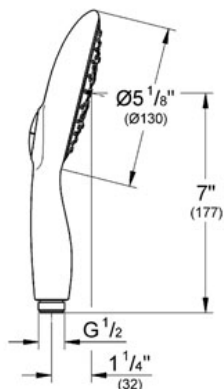

Product Description: Hand Shower

Standard Specification:

- GROHE StarLight® finish
- GROHE DreamSpray® perfect spray pattern
- SpeedClean anti-lime system
- GROHE EcoJoy® 2.4 g flow limiter
- GROHE Rain O2, Rain, • GROHE One-click showering spray selection via push button
- Inner WaterGuide for a longer life
- Suitable for instantaneous heater
- Universal mounting system (fits all standard shower hoses)
- Min. recommended pressure 15 psi
- Max Flow Rate 2.5 gpm (9.5 L/min)

Applicable Codes & Standards:

- Energy Policy Act of 1992
- ASME A112.18.1/CSA B125.1

Color:

- 27673 000 chrome
- 27673 EN0 Brushed Nickel