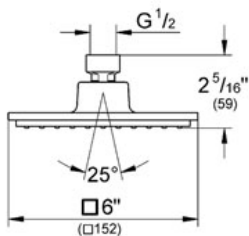

Product Description:
Head shower 1 spray

Standard Specification:

- GROHE StarLight® finish
- 6" x 6"
- Ball-joint rotation angle $\pm 12^\circ$
- GROHE DreamSpray® perfect spray pattern
- GROHE EcoJoy® technology for less water and perfect flow
- SpeedClean anti-lime system
- Inner WaterGuide for a longer life
- Suitable for instantaneous heater
- Rain
- 1/2" Connection thread
- Max Flow Rate 2.5 gpm at 80 psi (9.5 L/min)