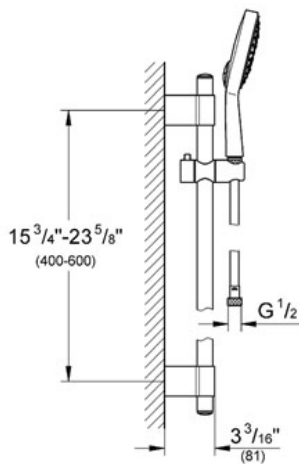

Product Description:
Shower Set

Standard Specification:

- GROHE StarLight® finish
- GROHE DreamSpray® perfect spray pattern
- GROHE EcoJoy® 2.4 g flow limiter
- GROHE QuickFix™ Plus installation system
- SpeedClean anti-lime system
- Suitable for instantaneous heater
- Cosmopolitan Power&Soul 130 Hand shower (27 664 000)
- 24" shower bar (27 784 000)
- With wall holders
- 69" Silverflex shower hose (28 388 000)
- Twistfree to prevent hose from twisting
- Min. recommended pressure 15 psi
- Inner WaterGuide for a longer life
- Max Flow Rate 2.5 gpm (9.5 L/min)

Applicable Codes & Standards:

- Energy Policy Act of 1992
- ASME A112.18.1/CSA B125.1

Color:

- 27732 000 chrome