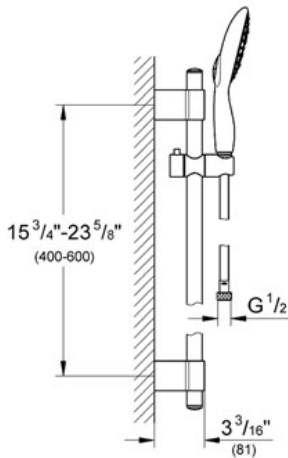

Product Description: Shower Set

Standard Specification:

- GROHE StarLight® finish
- GROHE DreamSpray® perfect spray pattern
- GROHE EcoJoy® 2.4 g flow limiter
- GROHE QuickFix™ Plus installation system
- SpeedClean anti-lime system
- Suitable for instantaneous heater
- Power&Soul 130 Hand shower (27 673 000)
- 24" shower bar (27 784 000)
- With wall holders
- 69" Silverflex shower hose (28 388 000)
- Twistfree to prevent hose from twisting
- Min. recommended pressure 15 psi
- Max Flow Rate 2.5 gpm (9.5 L/min)

Applicable Codes & Standards:

- Energy Policy Act of 1992
- ASME A112.18.1/CSA B125.1

Color:

- 27736 000 chrome