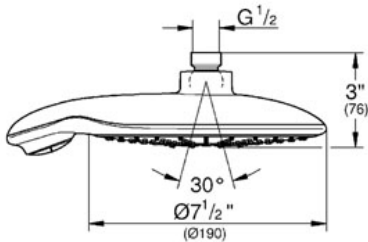

Product Description:

Standard Specification:

- GROHE StarLight® finish
- GROHE DreamSpray® perfect spray pattern
- SpeedClean anti-lime system
- GROHE EcoJoy® 2.4 g flow limiter
- GROHE Rain O2, Rain, Bokoma Spray®, Jet
- GROHE One-click showering spray selection via push button
- Suitable for instantaneous heater
- Min. recommended pressure 15 psi
- Max Flow Rate 2.5 gpm (9.5 L/min)

Applicable Codes & Standards:

- Energy Policy Act of 1992
- ASME A112.18.1/CSA B125.1

Color:

- 27767 000 chrome
- 27767 EN0 Brushed Nickel