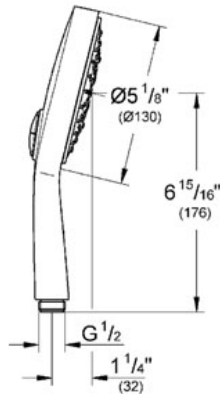

GROHE America, Inc | 200 North Gary Avenue, Suite G, Roselle, IL 60172
Phone: +1 (800) 444-7643 | Fax: +1 (800) 225-2778 | us-customerservice@grohe.com