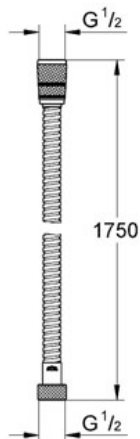

ROTAFLEX METAL LONGLIFE Metal Shower Hose

MODEL # 28025

Pure Freude an Wasser

GROHE

GROHE America, Inc | 200 North Gary Avenue, Suite G, Roselle, IL 60172
Phone: +1 (800) 444-7643 | Fax: +1 (800) 225-2778 | us-customerservice@grohe.com

Product Description: Metal Shower Hose

Standard Specification:

- 1/2" x 1/2"
- Longlife
- Strengthened model
- **Tensile strength 750N**
- **GROHE StarLight®** finish
- Rotation cone for Twistfree-function
- Silicone strip prevents hand shower from turning while in body pray position
- 69"

Color:

- 28025 000 chrome
- 28025 ZB0 Oil Rubbed Bronze