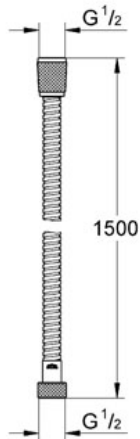

# RELEXAFLEX METAL LONGLIFE Metal Shower Hose

MODEL # 28143

*Pure Freude an Wasser*

**GROHE**

GROHE America, Inc | 200 North Gary Avenue, Suite G, Roselle, IL 60172  
Phone: +1 (800) 444-7643 | Fax: +1 (800) 225-2778 | us-customerservice@grohe.com

## Product Description: Metal Shower Hose

### Standard Specification:

- GROHE StarLight® finish
- Tensile strength 750N
- 59"
- 1/2" x 1/2"
- Longlife
- Strengthened model

### Color:

- 28143 000 chrome
- 28143 LS0 moon white
- 28143 R00 Polished Brass inf
- 28143 KS0 velvet black