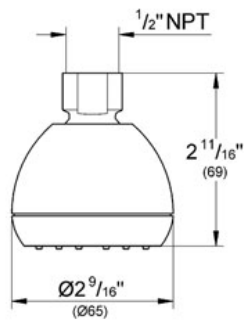

RELEXA PLUS 65  
Head shower 1 spray  
MODEL # 28342

Pure Freude an Wasser

GROHE America, Inc | 200 North Gary Avenue, Suite G, Roselle, IL 60172  
Phone: +1 (800) 444-7643 | Fax: +1 (800) 225-2778 | us-customerservice@grohe.com

**Product Description:**  
Head shower 1 spray

- Standard Specification:**
- GROHE StarLight® finish
  - SpeedClean anti-lime system
  - 1/2" NPT Female Threads
  - Rain
  - GROHE EcoJoy® 1.5 gpm flow restrictor