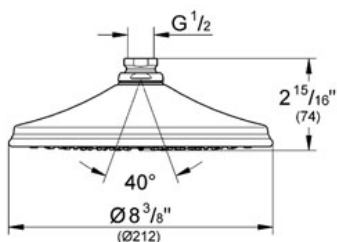

Product Description:

Head shower 1 spray

Standard Specification:

- GROHE StarLight® finish
- Spray pattern Rain
- SpeedClean anti-lime system
- Diameter Ø 8 1/4"
- 120 spray nozzles
- Brass
- GROHE EcoJoy® 2.4 g flow limiter
- Normal (wide) spray **starting at 7 psi** flow pressure
- 20° swivel ball joint (± 20°)
- 1/2" Connection thread
- Max Flow Rate 2.5 gpm at 80 psi (9.5 L/min)