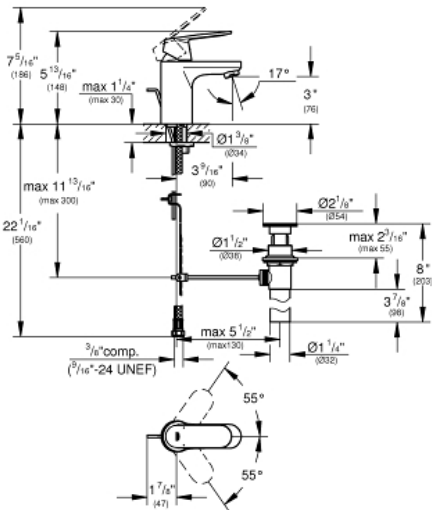

# EUROSMART COSMOPOLITAN Single-Handle Bathroom Faucet S- Size

MODEL # 3287500A

Pure Freude  
an Wasser

**Product Description:**  
**EUROSMART COSMOPOLITAN**  
**Single-Handle Bathroom Faucet S-Size**

**Standard Specification:**

- Single hole installation
- **GROHE SilkMove** 1.4" (35 mm) ceramic cartridge
- **GROHE StarLight** chrome finish
- Adjustable flow rate limiter
- Flow control
- 1 1/4" pop-up waste set
- Stainless steel flex lines
- **GROHE QuickFix** installation system with centering support
- Max flow rate: 1.2 gpm (4.56 L/min)

**Color:**

□ 3287500A StarLight Chrome