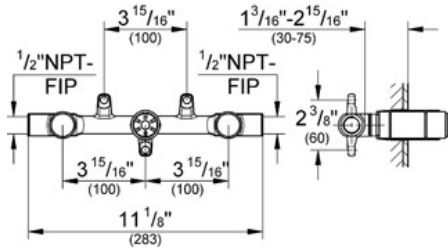

Product Description: Three-hole basin mixer

Standard Specification:

- GROHE StarLight® finish
- Rough-in
- Wall installation
- GROHE SilkMove® ceramic cartridge
- 1/2" NPT Female Inlets
- 8" On-Center Rough-In Valve
- Case Brass Construction
- Max Flow Rate 2.2 gpm at 60 psi (8.3 L/min),
2.5 gpm at 80 psi (9.5 L/min)