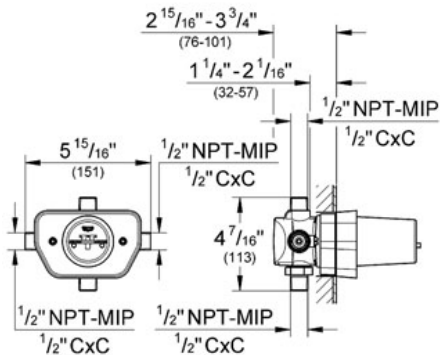

Product Description:
Thermostat for bath/shower mixer 1/2"

Standard Specification:

- GROHE TurboStat® Compact cartridge with wax thermoelement
- Without shut-off device
- Rough-in
- Without finish trim set
- Wall installation
- Built-in non-return valve with dirt strainer
- Integrated stop valves
- 1/2" NPT Male Threads, • Back-to-back installation by reversing the cartridge
- No additional parts required
- Outlets can only be used with separate stop valves
- Max Flow Rate 9 gpm at 45 psi (34.1 L/min)