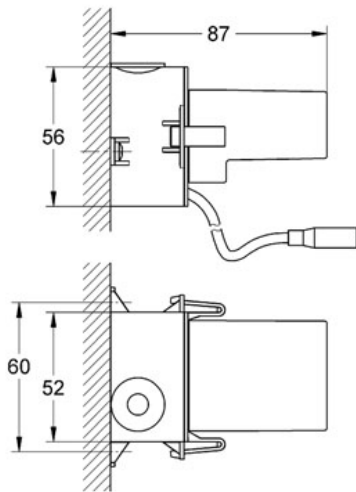

Product Description:
Hardwire Power Supply

Standard Specification:

- Power supply plug 110-240 V
- Cable length 15 3/4"
- Operating voltage 6 V

Applicable Codes & Standards:

- Energy Policy Act of 1992
- ASME A112.18.1/CSA B125.1