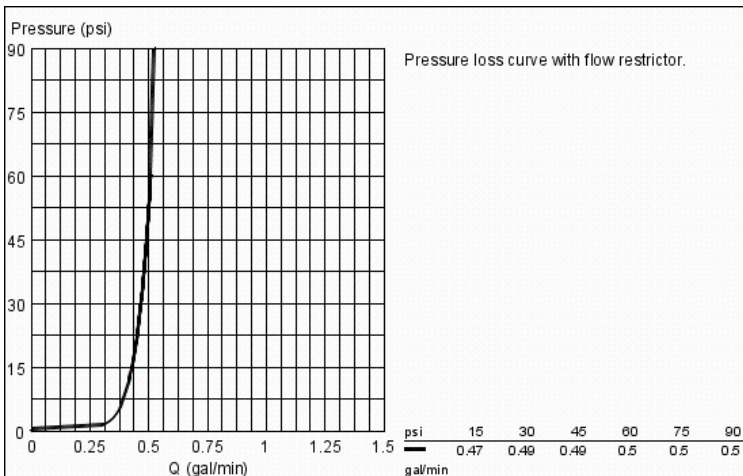

Product Description:

Standard Specification:

- GROHE StarLight® finish
- GROHE EcoJoy® technology for less water and perfect flow
- 6V lithium-battery, type CR-P2
- Single hole installation
- For 1/2" angle valve
- Quick installation system
- 7 pre-set programs:
- 24/72 hours autoflush
- Time or user dependent
- Cleaning mode
- Safety stop after 60 sec.
- Additional functions by remote control:
- Adjustable flow time
- Adjustable reflection range by remote
- Activation of thermal disinfection for 3.5 or 11 min by hand
- Wash cycle 12 sec, 0.2 gallons
- Dirt strainers
- Stainless Steel Braided Flexible Supplies
- Non-return valve
- Min. recommended pressure 15 psi
- Max flow rate 0.35 gpm
- CE approved

Applicable Codes & Standards:

- Energy Policy Act of 1992
- NSF 61
- ASME A112.18.1/CSA B125.1
- US Federal and State material regulations
- EPA WaterSense®
- ICC/ANSI A117.1

Color:

- 36328 000 chrome