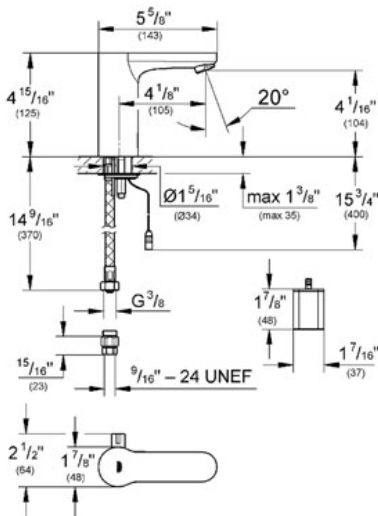

Product Description:

Standard Specification:

- GROHE StarLight® finish
- GROHE EcoJoy® technology for less water and perfect flow
- 6V lithium-battery, type CR-P2
- Single hole installation
- For 1/2" angle valve
- Quick installation system
- 7 pre-set programs:
- 24/72 hours autoflush
- Time or user dependent
- Cleaning mode
- Safety stop after 60 sec.
- Additional functions by remote control:
- Adjustable flow time
- Adjustable reflection range by remote
- Activation of thermal disinfection for 3.5 or 11 min by hand
- Wash cycle 12 sec, 0.2 gallons
- Dirt strainers
- Stainless Steel Braided Flexible Supplies
- Non-return valve
- Min. recommended pressure 15 psi
- Max flow rate 0.35 gpm
- CE approved

Applicable Codes & Standards:

- Energy Policy Act of 1992
- NSF 61
- ASME A112.18.1/CSA B125.1
- US Federal and State material regulations
- EPA WaterSense®
- ICC/ANSI A117.1

Color:

- 36328 000 chrome