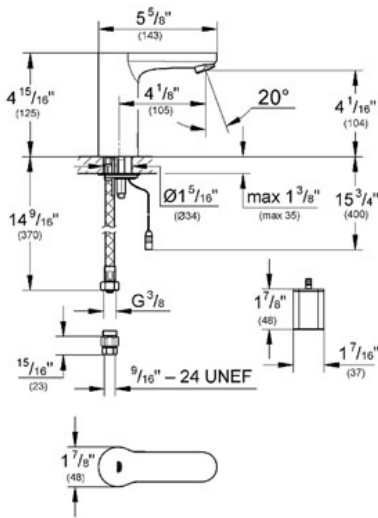

Product Description:

Standard Specification:

- With lithium battery 6 V DC, CR-P2
- **GROHE StarLight®** finish
- **GROHE EcoJoy®** technology for less water and perfect flow
- Single hole installation
- For 1/2" angle valve
- Quick installation system
- 7 pre-set programs:
- 24/72 hours autoflush
- Time or user dependent
- Cleaning mode
- Safety stop after 60 sec.
- Adjustable flow time
- Activation of thermal disinfection for 3.5 or 11 min by hand
- Wash cycle 12 sec, 0.2 gallons
- Dirt strainers
- Stainless Steel Braided Flexible Supplies
- Non-return valve
- Min. recommended pressure 15 psi
- Max flow rate 0.35 gpm
- **CE approved**