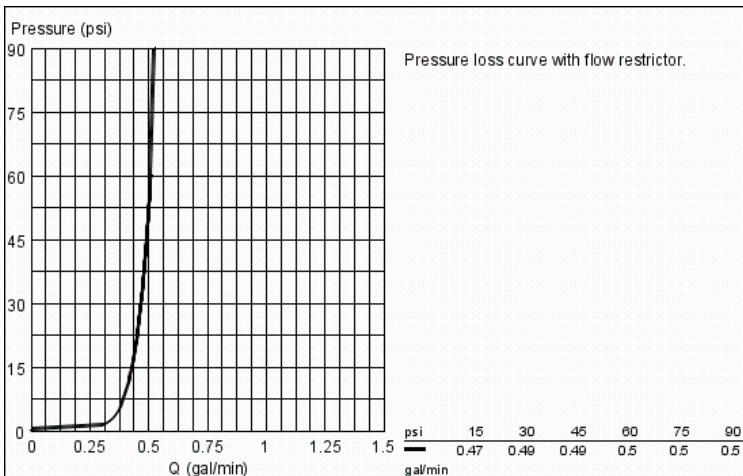

Product Description:

Standard Specification:

- With lithium battery 6 V DC, CR-P2
- **GROHE StarLight®** finish
- **GROHE EcoJoy®** technology for less water and perfect flow
- Single hole installation
- For 1/2" angle valve
- Quick installation system
- 7 pre-set programs:
- 24/72 hours autoflush
- Time or user dependent
- Cleaning mode
- Safety stop after 60 sec.
- Adjustable flow time
- Activation of thermal disinfection for 3.5 or 11 min by hand
- Wash cycle 12 sec, 0.2 gallons
- Dirt strainers
- Stainless Steel Braided Flexible Supplies
- Non-return valve
- Min. recommended pressure 15 psi
- Max flow rate 0.35 gpm
- **CE approved**

Applicable Codes & Standards:

- Energy Policy Act of 1992
- NSF 61
- ASME A112.18.1/CSA B125.1
- US Federal and State material regulations
- EPA WaterSense®
- ICC/ANSI A117.1

Color:

- 36329 000 chrome