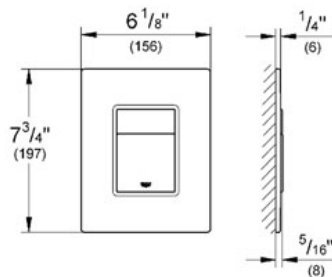

Product Description:

Wall Plate

Standard Specification:

- GROHE EcoJoy® technology for less water and perfect flow
- With mirror surface
- Titanium plastic actuation buttons
- For dual flush or start & stop actuation
- For pneumatic discharge valve AV1
- Vertical and horizontal installation
- 6" x 7³/₄"
- Made of safety glass
- Fixing frame with mounting-set