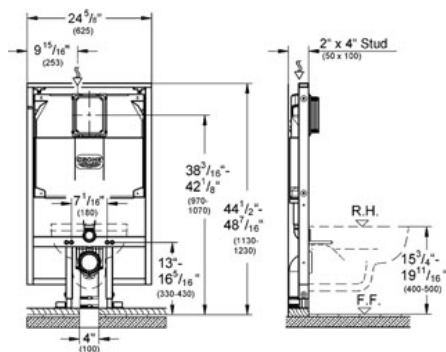

Rapid SL for Toilet

MODEL # 38996

Pure Freude an Wasser

GROHE

GROHE America, Inc | 200 North Gary Avenue, Suite G, Roselle, IL 60172
Phone: +1 (800) 444-7643 | Fax: +1 (800) 225-2778 | us-customerservice@grohe.com

Product Description:

Rapid SL for Toilet

Standard Specification:

- GROHE EcoJoy® technology for less water and perfect flow
- Flushing cistern 3 "
- With small maintenance access
- **44" installation height**
- Element width 24"
- For on-the-wall installations or studded walls
- Powder coated self-supporting steel frame
- For dry-cover (completely pre-assembled)
- With fixed connections
- For single installation
- Quick adjustment, lockable
- Mounting material
- WC mounting screws (2x)
- Mounting kit for ceramic
- Distance of mounting screws (7" - 9")
- Diameter Ø 3 " outlet elbow
- Depth adjustable
- Transition (Ø 3 ")
- Inlet and outlet connecting set
- Flushing cisten 3 ", 1.6-2.4 gal
- Adjustment from factory (1.6 gal and .8 gal)
- Pneumatic discharge valve offering: 3 modes of operation: dual flush or start/stop or non-interruptible
- Water supply from top
- Low noise (group I acc. to/German Noise Specification)
- Insulated against condensation
- 1/2" angle valve
- no tools required for the installation of the inspection shaft incl. protection during construction phase
- With push fit flexible hose union
- for vertical use
- **Without mounting brackets**

Applicable Codes & Standards:

- Energy Policy Act of 1992
- ASME A112.18.1/CSA B125.1

Color:

□ 38996 000