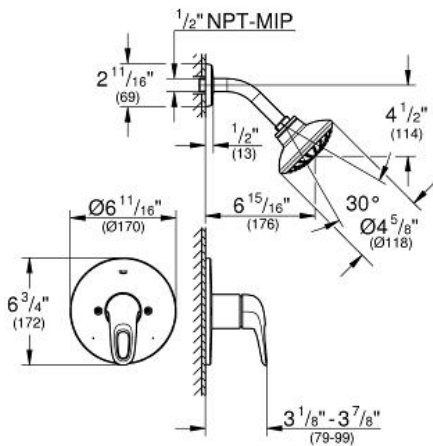

# EUROSTYLE Pressure Balance Valve Shower Combination

MODEL # 35060

*Pure Freude an Wasser*

**GROHE**

GROHE America, Inc | 200 North Gary Avenue, Suite G, Roselle, IL 60172  
Phone: +1 (800) 444-7643 | Fax: +1 (800) 225-2778 | us-customerservice@grohe.com

## Standard Specification:

Consisting of:

Pressure Balance Valve (19 989)

• Without concealed body

• Final installation set for:

GrohSafe® Universal Pressure Rough-In Valve (35 015 000)

• Shower head: Euphoria 110 Mono, 1 spray, 2.0 gpm (27 810)