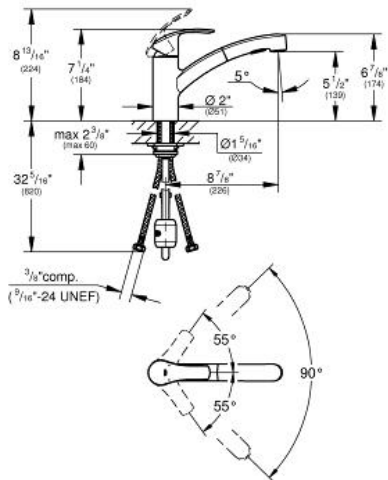

EUROSMART  
Single-lever sink mixer 1/2"  
MODEL # 30306DC0

Pure Freude an Wasser

GROHE America, Inc | 200 North Gary Avenue, Suite G, Roselle, IL 60172  
Phone: +1 (800) 444-7643 | Fax: +1 (800) 225-2778 | us-customerservice@grohe.com

**Product Description:**  
Single-lever sink mixer 1/2"

**Standard Specification:**

- Single hole installation
- **GROHE StarLight®** finish
- **GROHE SilkMove** 35 mm ceramic cartridge
- Adjustable flow rate limiter
- Swivel Spout
- **Pull-out Dual Spray Control** - switches back and forth between regular flow and spray
- **Locking Push Button Control** - to switch from regular flow to spray
- Automatic return to aerator
- Quick installation system
- Protected against backflow