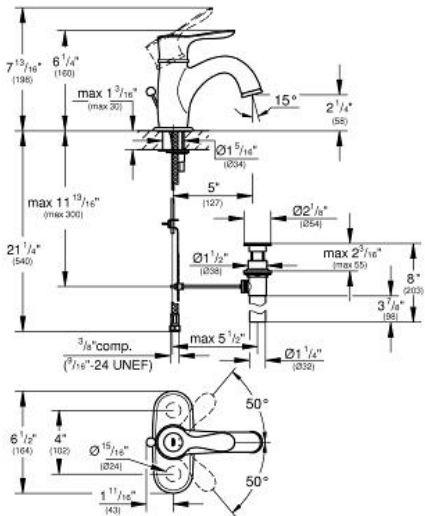

Product Description:
Lavatory Centerset

Standard Specification:

- GROHE EcoJoy® technology for less water and perfect flow
- Single hole installation
- GROHE SilkMove 35 mm ceramic cartridge
- GROHE StarLight® finish
- Temperature limiter
- Adjustable flow rate limiter
- Adjustable minimum flow rate approx. 1.0 gpm
- Flow control
- Pop-up waste set
- 6" escutcheon
- Max flow rate: 1.2 gpm (4.56 L/min)