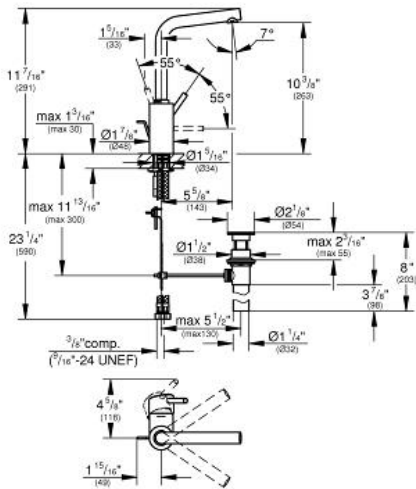

CONCETTO  
Single Lever Faucet L size  
MODEL # 23737001

Pure Freude an Wasser

GROHE America, Inc | 200 North Gary Avenue, Suite G, Roselle, IL 60172  
Phone: +1 (800) 444-7643 | Fax: +1 (800) 225-2778 | us-customerservice@grohe.com

ADA

**Product Description:**  
Single Lever Faucet L size

- Standard Specification:**
- GROHE SilkMove 35 mm ceramic cartridge
  - GROHE StarLight® finish
  - GROHE QuickFix® installation system
  - 7" swivel spout reach
  - Flexible hose connections
  - Metal pop-up drain
  - Max flow rate: 1.2 gpm (4.56 L/min)
  - Optional temperature limiter ref. no. 46 375