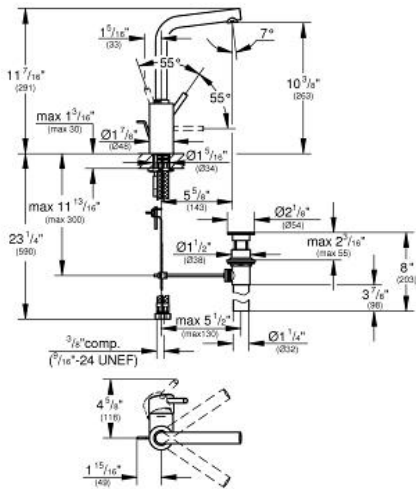

CONCETTO
Single Lever Faucet L size
MODEL # 23737EN1

Pure Freude an Wasser

GROHE America, Inc | 200 North Gary Avenue, Suite G, Roselle, IL 60172
Phone: +1 (800) 444-7643 | Fax: +1 (800) 225-2778 | us-customerservice@grohe.com

ADA

Product Description:
Single Lever Faucet L size

Standard Specification:

- GROHE SilkMove 35 mm ceramic cartridge
- GROHE StarLight® finish
- GROHE QuickFix® installation system
- 7" swivel spout reach
- Flexible hose connections
- Metal pop-up drain
- Max flow rate: 1.2 gpm (4.56 L/min)
- Optional temperature limiter ref. no. 46 375