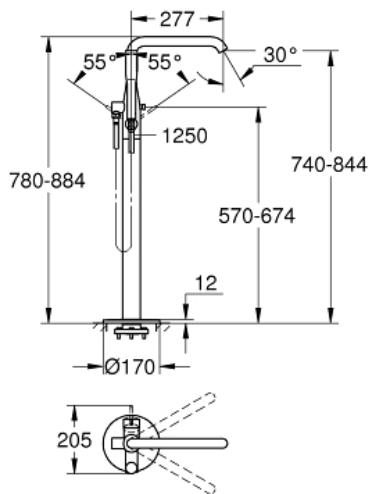

ESSENCE
Single-Handle Bathtub Faucet
MODEL # 23491EN1

Pure Freude
an Wasser

GROHE

ADA

Product Description:
ESSENCE
Single-Handle Bathtub Faucet

Standard Specification:

- Final installation set for:
- 45 984
- Requires Rough-In Set (29 038 001) (sold separately)
- **GROHE SilkMove** 1.4" (35 mm) ceramic cartridge
- With temperature limiter
- **GROHE StarLight** finish
- Automatic diverter: bath/shower
- Swivel tubular spout with flow control and stop limiter
- 10 7/8" (277 mm) spout reach
- 1/2" (13mm) Integrated non-return valve in the shower outlet
- With shower holder
- Euphoria Cosmopolitan Stick Hand Shower (27 806 000), 2.0 gpm (7.6 L/min)
- 49" (1250mm) SilverFlex shower hose (28 362 000)
- Protected against backflow
- Min. recommended pressure: 15 psi (1.0 bar)

Applicable Codes & Standards:

- ASME A112.18.1/CSA B125.1
- ICC/ANSI A117.1

Color:

- 23491EN1 Brushed Nickel