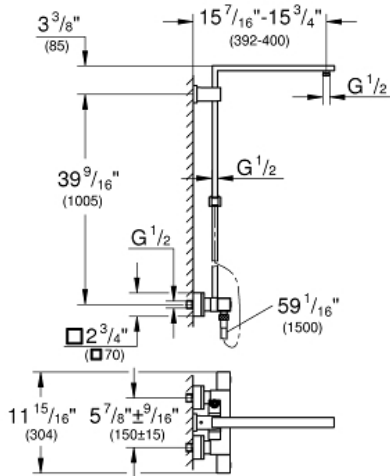

EUPHORIA CUBE SYSTEM Shower System with Thermostat for Wall Mount

MODEL # 26420000

Pure Freude
an Wasser

GROHE

Product Description:
EUPHORIA CUBE SYSTEM
Shower System with Thermostat for Wall Mount

Standard Specification:

- Shower arm
- Projection 15 3/4"
- Exposed thermostat with Aquadimmer that diverts between hand shower and showerhead
- Showerhead and hand shower (not included)
- Bar with adjustable height hand shower holder
- Rotaflex shower hose (59") (28 417)
- **GROHE TurboStat** Compact cartridge with wax thermoelement
- Exposed thermostatic temperature control with SafeStop at 100°F/38°C
- GROHE SafeStop Plus optional temperature limiter at 110°F (43°C) included
- **GROHE StarLight** chrome finish
- Exposed thermostatic temperature control with SafeStop at 100°F/38°C
- Inner WaterGuide for a longer life
- Twistfree to prevent hose from twisting
- Min. recommended pressure: 15 psi (1.0 bar)
- CALGreen compliant
- Includes adaptors for easy installation (depth adjustable)
- Two discrete functions (non-shared)

Applicable Codes & Standards:

- ASME A112.18.1/CSA B125.1
- US Federal and State material regulations

Color:

- 26420000 StarLight Chrome