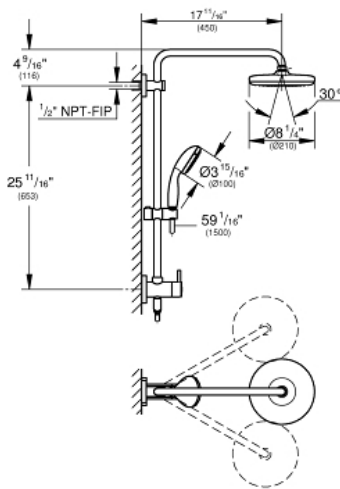

RETRO-FIT 210 Shower System

MODEL # 26123EN1

Pure Freude
an Wasser

GROHE

Product Description: RETRO-FIT 210 Shower System

Standard Specification:

- Consisting of:
 - 17 3/4" horizontal swivel shower arm
 - Switch between hand shower and shower head shower via built-in diverter
- Allows change between:
 - Head shower Tempesta 210 (26 409)
 - Spray pattern: Rain
 - With ball joint
 - Rotation angle $\pm 15^\circ$
 - Hand shower New Tempesta 100
- 2 Spray patterns:
 - 2 Adjustable spray patterns: Rain, Jet
 - Adjustable height bar with gliding element
 - Distance between diverter and upper bracket: 25 3/4" (653 mm)
- Rotaflex shower hose (59") (28 417)
- Angle adapter to prevent hose interfering with shower valve
- GROHE EcoJoy 1.75 gpm (6.6 l/min) flow limiter
- GROHE DreamSpray perfect spray pattern
- GROHE StarLight finish
- SpeedClean anti-lime system
- Inner WaterGuide for a longer life
- Twistfree to prevent hose from twisting
- Min. recommended pressure: 15 psi (1.0 bar)
- System includes 2 back flow preventers
- Optional compensation disc (26 030) available for uneven wall installation
- Optional height extension (26 464) available for raising the shower head

Applicable Codes & Standards:

- Energy Policy Act of 1992
- ASME A112.18.1/CSA B125.1
- EPA WaterSense®

Color:

- 26123EN1 Brushed Nickel