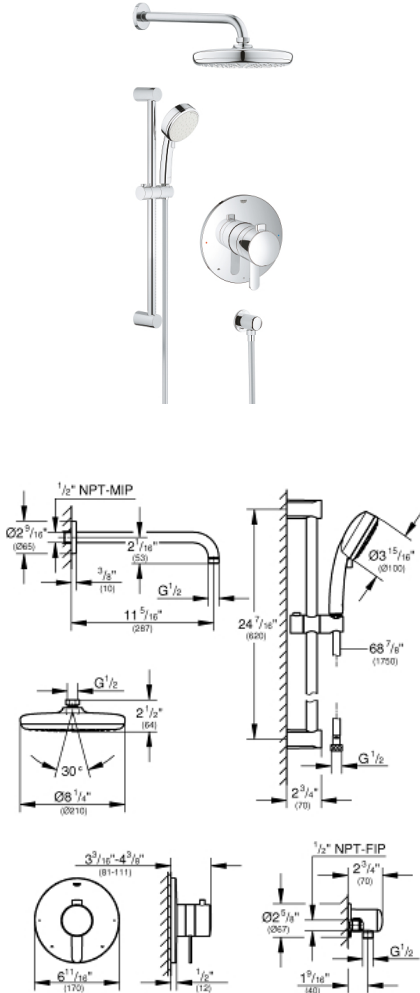

EUROPLUS
Shower Set with Tempesta 210
MODEL # 35051001

Pure Freude
an Wasser

GROHE

Product Description:
EUROPLUS
Shower Set with Tempesta 210

Standard Specification:

- Consisting of:
- Europlus Dual function pressure balance trim with control module (19 881)
- Head shower Tempesta 210 (26 409)
- Shower arm Rainshower 11 1/4" (286 mm) (28 577)
- New Tempesta Cosmopolitan shower rail set 2 sprays, 6.6 l/min (26 076)
- Shower outlet elbow, 1/2" (28 672 000)
- Requires GrohFlex universal rough-in box (35 026 000) (sold separately)

Applicable Codes & Standards:

- Energy Policy Act of 1992
- ASME A112.18.1/CSA B125.1
- EPA WaterSense®

Color:

- 35051001 StarLight Chrome