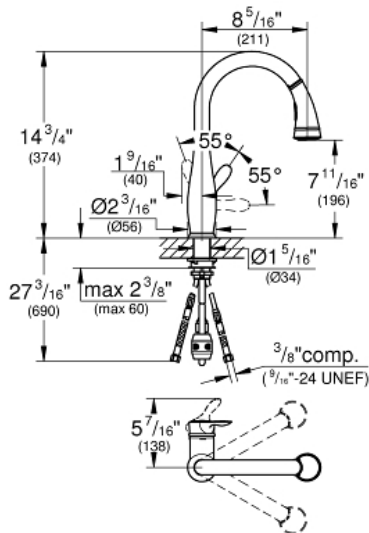

PARKFIELD  
Single-Handle Kitchen Faucet  
MODEL # 30213DC1

Pure Freude  
an Wasser

ADA

**Product Description:**  
**PARKFIELD**  
**Single-Handle Kitchen Faucet**

**Standard Specification:**

- Single hole installation
- Swivel Spout
- Swivel area 360°
- **Pull-out Dual Spray Control** - switches back and forth between regular flow and spray
- Ball joint glideflex hose
- Integrated non-return valve
- Automatic return to aerator
- Stainless steel flex lines
- Quick installation system
- Protected against backflow
- **SpeedClean** anti-lime system
- **GROHE SilkMove** 1.4" (35 mm) ceramic cartridge
- With integrated temperature limiter
- **GROHE StarLight** finish
- Single lever handle
- Forward rotation lever, does not hit backsplash
- Weight operated pull back mechanism for hose
- 360° Ball-joint on hose for flexible handling of spray head
- Forward rotation lever, does not hit backsplash
- Max Flow Rate: 1.75 gpm (6.6 L/min)