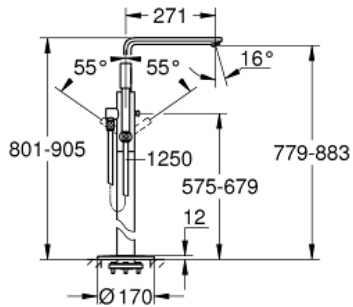

LINEARE
Single-Handle Bathtub Faucet
MODEL # 23792001

Pure Freude
an Wasser

GROHE

Product Description:
LINEARE
Single-Handle Bathtub Faucet

Standard Specification:

- GROHE SilkMove 1.4" (35 mm) ceramic cartridge
- With temperature limiter
- GROHE StarLight chrome finish
- Automatic diverter: bath/shower
- Spout with flow control
- 1/2" (13mm) Integrated non-return valve in the shower outlet
- With shower holder
- Hand shower Sena Stick (26 465), 1.75gpm
- 49" (1250mm) SilverFlex shower hose (28 362 000)
- Protected against backflow
- Min. recommended pressure: 15 psi (1.0 bar)