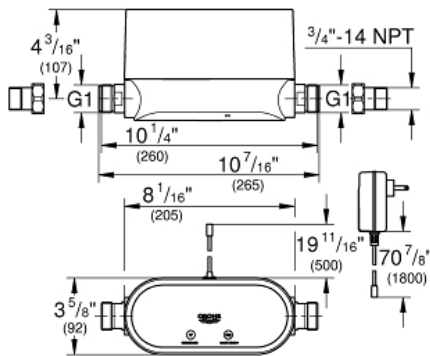

GROHE SENSE GUARD Smart Water Controller

MODEL # 22503LN0

Pure Freude
an Wasser

GROHE

Product Description: GROHE SENSE GUARD Smart Water Controller

Standard Specification:

- For wireless LAN, mains powered, 110 V, US plug type A
- For one family houses
- Detects pipe breaks, micro leaks, frost and unusual water flow
- Automatic, manual or remote shut off function to limit water damage
- Senses flow rate and water pressure
- Valve normally open - without electricity the solenoid valve opens
- Customize settings via GROHE Ondus App for iOS and Android
- Status indication via LED light, buzzer and app
- Residential use recommended
- For horizontal or vertical installation right after the water meter
- Including:
  - 1 x water controller with 1" (25mm) connection
  - Mounting nuts 3/4" (19mm)
  - Extendable power cable 27 1/2" (0.7m) length, plug type A
- **CE approved**
- Noise classification 1 in accordance with DIN4109 incl. certificate

Color:

- 22503LN0 White