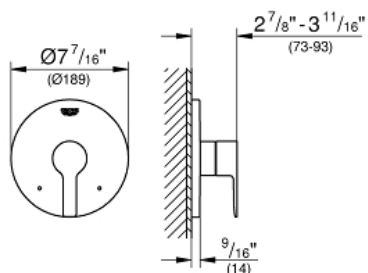

LINEARE  
Pressure Balance Valve Trim  
MODEL # 29167001

Pure Freude  
an Wasser

GROHE

ADA

C

**Product Description:**

LINEARE

Pressure Balance Valve Trim

**Standard Specification:**

- Without concealed body
- For use with Grohsafe Rough-In Valve (35 015)
- Escutcheon with wall sealing

**Applicable Codes & Standards:**

- ASME A112.18.1/CSA B125.1
- ICC/ANSI A117.1