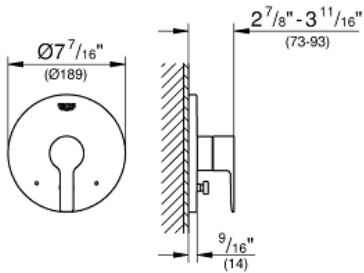

LINEARE
Pressure Balance Valve Trim with
Diverter

MODEL # 29168EN1

Pure Freude
an Wasser

GROHE

Product Description:

LINEARE

Pressure Balance Valve Trim with Diverter

Standard Specification:

- Without concealed body
- For use with Grohsafe rough-in valve with diverter 35 016
- Escutcheon with wall sealing

Applicable Codes & Standards:

- ASME A112.18.1/CSA B125.1

Color:

- 29168EN1 Brushed Nickel