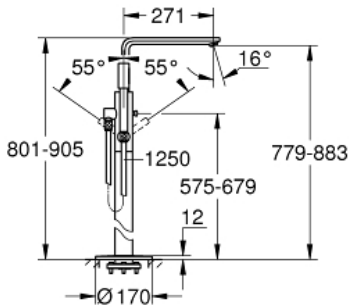

LINEARE
Single-Handle Bathtub Faucet
MODEL # 23792EN1

Pure Freude
an Wasser

GROHE

Product Description:
LINEARE
Single-Handle Bathtub Faucet

Standard Specification:

- GROHE SilkMove 1.4" (35 mm) ceramic cartridge
- With temperature limiter
- GROHE StarLight finish
- Automatic diverter: bath/shower
- Swivel tubular spout with flow control and stop limiter
- 1/2" (13mm) Integrated non-return valve in the shower outlet
- With shower holder
- Hand shower Sena Stick (26 465), 1.75gpm
- 49" (1250mm) SilverFlex shower hose (28 362 000)
- Protected against backflow
- Min. recommended pressure: 15 psi (1.0 bar)

Applicable Codes & Standards:

- Energy Policy Act of 1992
- ASME A112.18.1/CSA B125.1
- EPA WaterSense®

Color:

- 23792EN1 Brushed Nickel