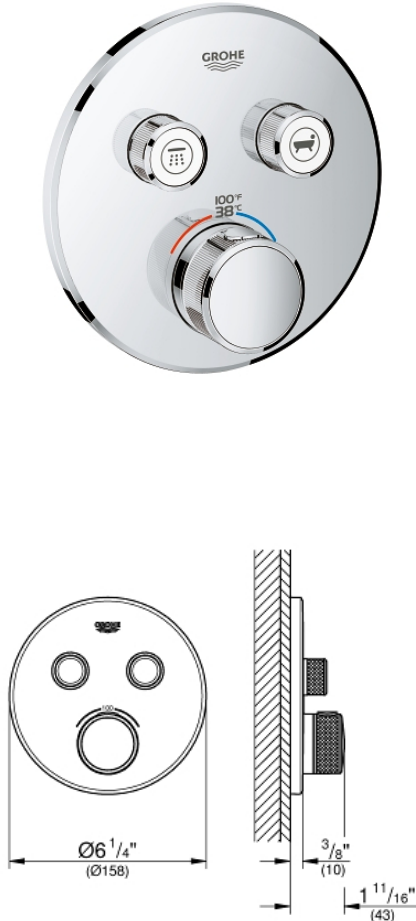

GROHTHERM SMARTCONTROL Dual Function Thermostatic Trim with Control Module

MODEL # 29137000

Pure Freude an Wasser

GROHE

GROHE America, Inc | 200 North Gary Avenue, Suite G, Roselle, IL 60172
Phone: +1 (800) 444-7643 | Fax: +1 (800) 225-2778 | us-customerservice@grohe.com

Product Description:

Dual Function Thermostatic Trim with Control Module

Standard Specification:

- Final installation set for:
- Required rough-in-set sold separately (GROHE Rapido SmartBox 35 601 000)
- Metal wall escutcheon with **GROHE QuickFix** (covered escutcheon and shaft sealing, covered fixing), 6° angle adjustable
- 3/8" (10mm) thin profile escutcheon
- **GROHE StarLight** chrome finish
- SmartControl push for ON-OFF, turn for volume adjustment from EcoJoy to Full Flow
- Includes various icons to customize push buttons
- **GROHE TurboStat** Compact cartridge with wax thermoelement
- **GROHE SafeStop** safety button at 100°F/38°C
- Built-in check valve with dirt strainer
- Multiple outlets can be run simultaneously
- Maximum flow performance combined: 7.7gpm (29L/min) @ 43.5 psi (3 bar)
- Optional flow reducer for CALGreen compliance included

Color:

- 29137000 StarLight Chrome