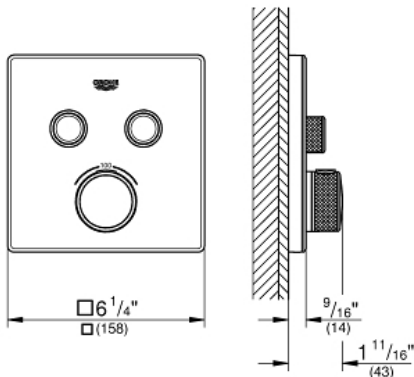

GROHTHERM SMARTCONTROL Dual Function Thermostatic Trim with Control Module

MODEL # 29164LS0

Pure Freude an Wasser

GROHE

GROHE America, Inc | 200 North Gary Avenue, Suite G, Roselle, IL 60172
Phone: +1 (800) 444-7643 | Fax: +1 (800) 225-2778 | us-customerservice@grohe.com

Product Description:

Dual Function Thermostatic Trim with Control Module

Standard Specification:

- Final installation set for:
- Required rough-in-set sold separately (GROHE Rapido SmartBox 35 601 000)
- Metal wall escutcheon with **GROHE QuickFix** (covered escutcheon and shaft sealing, covered fixing), 6° angle adjustable
- 3/8" (10mm) thin profile escutcheon
- **GROHE StarLight** finish
- SmartControl push for ON-OFF, turn for volume adjustment from EcoJoy to Full Flow
- Includes various icons to customize push buttons
- **GROHE TurboStat** Compact cartridge with wax thermoelement
- **GROHE SafeStop** safety button at 100°F/38°C
- Built-in check valve with dirt strainer
- Multiple outlets can be run simultaneously
- Cover plate in moon white acrylic glass
- Maximum flow performance combined: 7.7gpm (29L/min) @ 43.5 psi (3 bar)
- Optional flow reducer for CALGreen compliance included