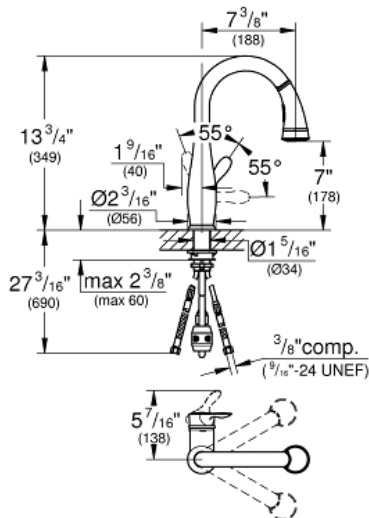

PARKFIELD  
Single-Handle Kitchen Faucet  
MODEL # 30296001

Pure Freude  
an Wasser

GROHE

ADA

**Product Description:**  
PARKFIELD  
Single-Handle Kitchen Faucet

**Standard Specification:**

- For bar sinks
- GROHE SilkMove 1.4" (35 mm) ceramic cartridge
- With integrated temperature limiter
- Adjustable flow rate limiter
- Swivel Spout
- Swivel area  $360^\circ$
- Stainless steel flex lines
- Quick installation system
- Protected against backflow

**Applicable Codes & Standards:**

- Energy Policy Act of 1992

**Color:**

- 30296001 StarLight Chrome