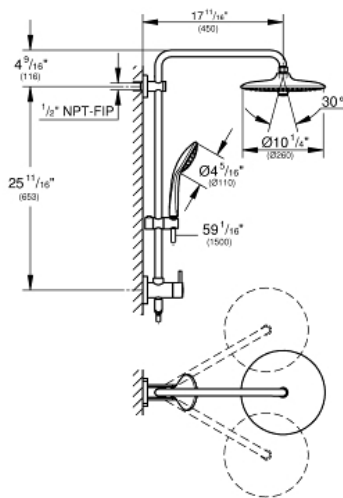

RETROFIT SYSTEM 260 Shower System

MODEL # 27867EN1

Pure Freude
an Wasser

GROHE

Product Description: RETROFIT SYSTEM 260 Shower System

Standard Specification:

- Consisting of:
 - 17 3/4" horizontal swivel shower arm
 - Switch between hand shower and shower head shower via built-in diverter
- Allows change between:
 - Head shower Euphoria 260 (26 457)
 - 3 adjustable sprays
 - Rain, SmartRain, Jet
 - With ball joint
 - Rotation angle $\pm 15^\circ$
 - Euphoria 110 handshower (27239)
 - Spray pattern: Rain
 - Adjustable height bar with gliding element
 - Distance between diverter and upper bracket: 25 3/4" (653 mm)
 - Rotaflex shower hose (59") (28 417)
 - Angle adapter to prevent hose interfering with shower valve
 - 2.5 gpm (9.5 l/min) flow limiter
 - **GROHE DreamSpray** perfect spray pattern
 - **GROHE StarLight** finish
 - **SpeedClean** anti-lime system
 - Inner WaterGuide for a longer life
 - Twistfree to prevent hose from twisting
 - Min. recommended pressure: 15 psi (1.0 bar)
 - System includes 2 back flow preventers
 - Optional compensation disc (26 030) available for uneven wall installation
 - Optional height extension (26 464) available for raising the shower head

Applicable Codes & Standards:

- Energy Policy Act of 1992
- ASME A112.18.1/CSA B125.1

Color:

□ 27867EN1 Brushed Nickel