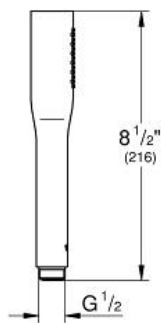

EUPHORIA COSMOPOLITAN  
STICK  
Hand Shower  
MODEL # 26466000

Pure Freude  
an Wasser

GROHE

**Product Description:**  
EUPHORIA COSMOPOLITAN STICK  
Hand Shower

**Standard Specification:**

- 1 Spray: Normal
- GROHE EcoJoy 1.75 gpm (6.6 l/min) flow limiter
- GROHE StarLight chrome finish
- SpeedClean anti-lime system
- Inner WaterGuide for a longer life
- Universal mounting system (fits all standard shower hoses)
- Suitable for instantaneous heater
- Min. recommended pressure: 15 psi (1.0 bar)

**Applicable Codes & Standards:**

- Energy Policy Act of 1992
- ASME A112.18.1/CSA B125.1
- US Federal and State material regulations
- EPA WaterSense®

**Color:**

- 26466000 StarLight Chrome