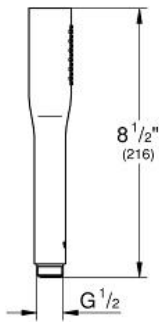

EUPHORIA COSMOPOLITAN  
STICK  
Hand Shower  
MODEL # 26466EN0

Pure Freude  
an Wasser

**Product Description:**  
EUPHORIA COSMOPOLITAN STICK  
Hand Shower

**Standard Specification:**

- 1 Spray: Normal
- GROHE EcoJoy 1.75 gpm (6.6 l/min) flow limiter
- GROHE StarLight finish
- SpeedClean anti-lime system
- Inner WaterGuide for a longer life
- Universal mounting system (fits all standard shower hoses)
- Suitable for instantaneous heater
- Min. recommended pressure: 15 psi (1.0 bar)

**Applicable Codes & Standards:**

- Energy Policy Act of 1992
- ASME A112.18.1/CSA B125.1
- US Federal and State material regulations
- EPA WaterSense®

**Color:**

- 26466EN0 Brushed Nickel