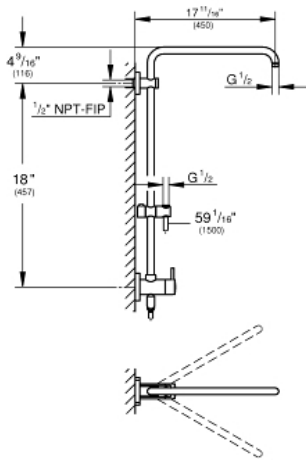

RETRO-FIT SYSTEM Shower System

MODEL # 26486000

Pure Freude
an Wasser

GROHE

Product Description: RETRO-FIT SYSTEM Shower System

Standard Specification:

- 17 3/4" horizontal swivel shower arm
- Switch between hand shower and showerhead via built-in diverter
- 6 diverter functions (2 discrete functions (non shared) + one shared function in both standard and Eco flow)
- Showerhead and hand shower (not included)
- Bar with adjustable height hand shower holder
- Distance between diverter and upper bracket 18" (457 mm)
- Rotaflex shower hose (59") (28 417)
- Angle adapter to prevent hose interfering with shower valve
- Optional **GROHE EcoJoy** 1.8 gpm (6.6 l/min) flow limiter included
- **GROHE StarLight** chrome finish
- Inner WaterGuide for a longer life
- Twistfree to prevent hose from twisting
- Min. recommended pressure: 15 psi (1.0 bar)
- System includes 2 back flow preventers
- Optional compensation disc (26 030) available for uneven wall installation
- Optional height extension (26 464) available for raising the shower head
- CALGreen compliant

Applicable Codes & Standards:

- ASME A112.18.1/CSA B125.1
- US Federal and State material regulations

Color:

- 26486000 StarLight Chrome