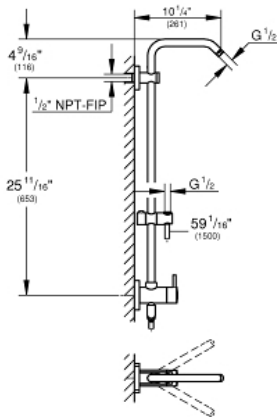

RETRO-FIT SYSTEM Shower System

MODEL # 26487EN0

Pure Freude
an Wasser

GROHE

Product Description: RETRO-FIT SYSTEM Shower System

Standard Specification:

- Optional fixed or 45° swivel shower arm
- Switch between hand shower and showerhead via built-in diverter
- 6 diverter functions (2 discrete functions (non shared) + one shared function in both standard and Eco flow)
- Showerhead and hand shower (not included)
- Bar with adjustable height hand shower holder
- Distance between diverter and upper bracket: 25 3/4" (653 mm)
- Rotaflex shower hose (59") (28 417)
- Angle adapter to prevent hose interfering with shower valve
- Optional **GROHE EcoJoy** 1.8 gpm (6.6 l/min) flow limiter included
- **GROHE StarLight** finish
- Inner WaterGuide for a longer life
- Twistfree to prevent hose from twisting
- Min. recommended pressure: 15 psi (1.0 bar)
- System includes 2 back flow preventers
- Optional compensation disc (26 030) available for uneven wall installation
- Optional height extension (26 464) available for raising the shower head
- CALGreen compliant

Applicable Codes & Standards:

- ASME A112.18.1/CSA B125.1
- US Federal and State material regulations

Color:

- 26487EN0 Brushed Nickel