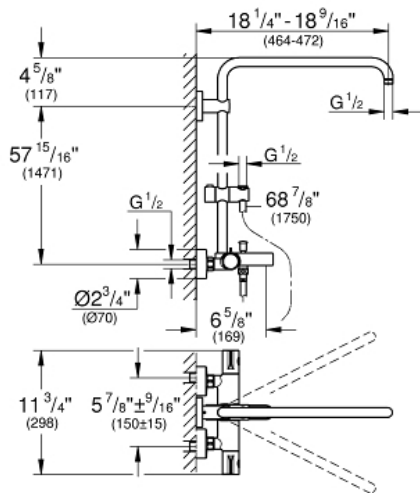

EUPHORIA SYSTEM Shower System with Bath Thermostat for Wall Mount

MODEL # 26490EN0

Pure Freude
an Wasser

GROHE

ADA

Product Description:

EUPHORIA SYSTEM

Shower System with Bath Thermostat for Wall Mount

Standard Specification:

- 17 3/4" horizontal swivel shower arm
- Exposed thermostat with Aquadimmer that diverts between hand shower and showerhead
- Tub Spout
- Showerhead and hand shower (not included)
- Bar with adjustable height hand shower holder
- Rotaflex metal shower hose 69" (1750mm)
- **GROHE TurboStat** Compact cartridge with wax thermoelement
- Exposed thermostatic temperature control with SafeStop at 100°F/38°C
- GROHE SafeStop Plus optional temperature limiter at 110°F (43°C) included
- **GROHE StarLight** finish
- Inner WaterGuide for a longer life
- Twistfree to prevent hose from twisting
- Min. recommended pressure: 15 psi (1.0 bar)
- Two discrete functions (non-shared)
- Includes adaptors for easy installation (depth adjustable)
- 6 5/8" Tub Spout reach
- Tub Spout Flow Rate: 5.3 gpm (20 L/min) at 45 PSI
- ADA Compliant handles
- Protected against backflow

Applicable Codes & Standards:

- ASME A112.18.1/CSA B125.1
- US Federal and State material regulations
- ICC/ANSI A117.1

Color:

- 26490EN0 Brushed Nickel