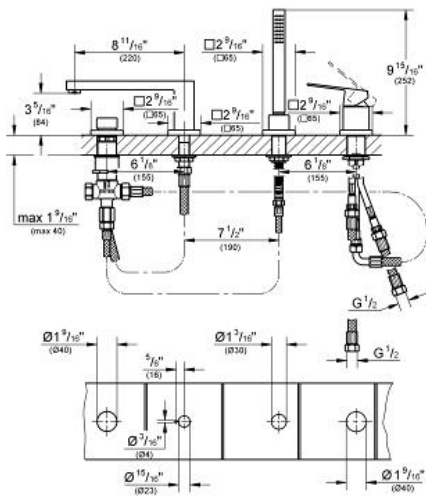

EUROCUBE Four-hole Single-lever Bath Combination

MODEL # 19897001

GROHE America, Inc | 200 North Gary Avenue, Suite G, Roselle, IL 60172
Phone: +1 (800) 444-7643 | Fax: +1 (800) 225-2778 | us-customerservice@grohe.com

Pure Freude an Wasser

GROHE

Product Description: Four-hole Single-lever Bath Combination

Standard Specification:

- GROHE SilkMove ceramic cartridge
- GROHE StarLight chrome finish
- Pre-assembled spout mounting
- Metal lever handle
- Bath inlet with flow control
- Bath/shower diverter
- 79" metal shower hose
- Protected against backflow
- Min. recommended pressure: 15 psi