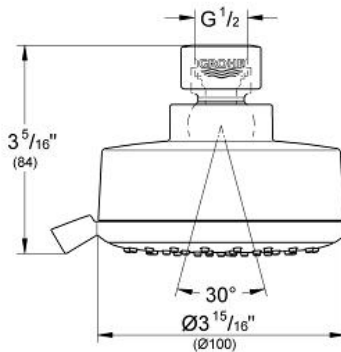

NEW TEMPESTA
COSMOPOLITAN 100
Shower Head 4 Sprays
MODEL # 26043001

Pure Freude an Wasser

GROHE

GROHE America, Inc | 200 North Gary Avenue, Suite G, Roselle, IL 60172
Phone: +1 (800) 444-7643 | Fax: +1 (800) 225-2778 | us-customerservice@grohe.com

Product Description:
Shower Head 4 Sprays

Standard Specification:

- 4 Sprays: GROHE Rain O², Rain, Massage and Jet
- Rotating ball joint $\pm 15^\circ$
- 1/2" Connection thread
- GROHE EcoJoy 1.75 gpm (6.6 l/min) flow limiter
- GROHE DreamSpray perfect spray pattern
- GROHE StarLight chrome finish
- SpeedClean[®] anti-lime system
- Inner WaterGuide for a longer life
- Max Flow Rate: 1.75 gpm (6.6 L/min)
- Min. recommended pressure: 15 psi