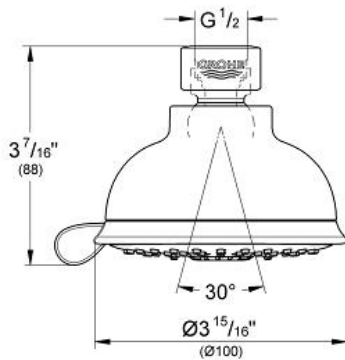

Product Description: Shower Head 4 Sprays

Standard Specification:

- 4 Sprays: GROHE Rain O², Rain, Massage and Jet
- Rotating ball joint $\pm 15^\circ$
- 1/2" Connection thread
- GROHE EcoJoy 1.75 gpm (6.6 l/min) flow limiter
- GROHE DreamSpray perfect spray pattern
- GROHE StarLight chrome finish
- SpeedClean[®] anti-lime system
- Inner WaterGuide for a longer life
- Max Flow Rate: 1.75 gpm (6.6 L/min)
- Min. recommended pressure: 15 psi